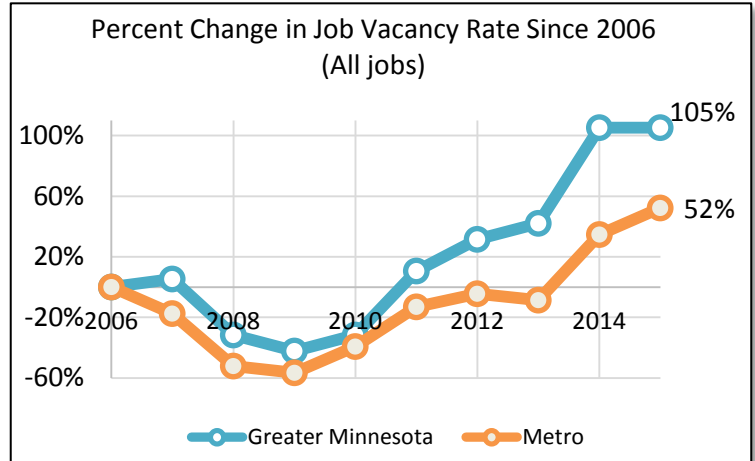

Job Training Incentive Program: A Fast, Flexible, Employer-Driven Option to Train Workers in Greater MN

The Problem: Greater Minnesota has a shortage of trained workers

- In recent years, the increase in the number of open jobs in Greater Minnesota has significantly outpaced the metro area.
- Programs other than JTI may be too slow to respond to employer needs in a quickly changing economy.